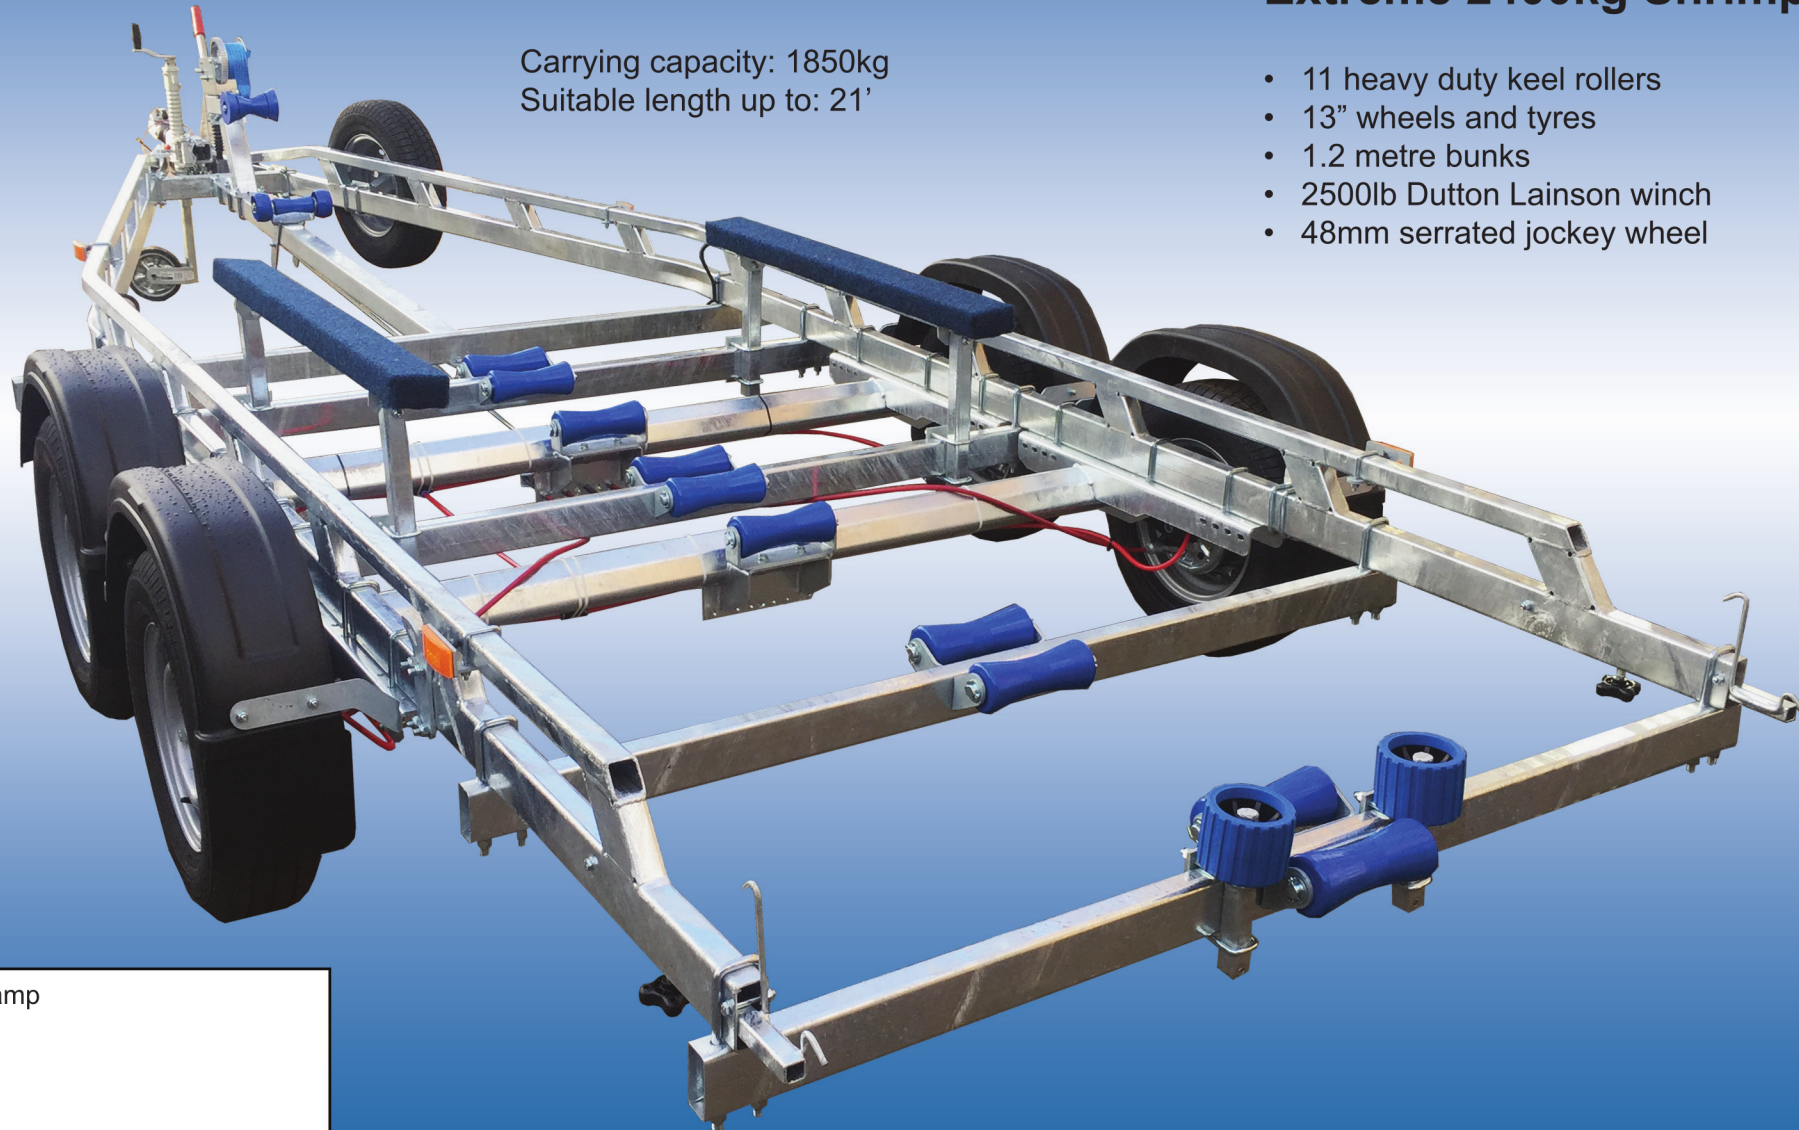

Extreme 2400kg Shrimper Trailer

Carrying capacity: 1850kg
Suitable length up to: 21'

- 11 heavy duty keel rollers
- 13" wheels and tyres
- 1.2 metre bunks
- 2500lb Dutton Lainson winch
- 48mm serrated jockey wheel

Dealer Stamp

Standard features include:

- AL-KO axles fitted with waterproof sealed bearings
- AL-KO coupling
- AL-KO overrun braking system
- AL-KO long life brake cables
- Extendable lightboard arms
- Heavy duty keel rollers
- Adjustable height winch post
- Ubolt construction allows total adjustment
- Hub flushing kit
- Hitch lock
- Spare wheel and bracket

Extreme 1300kg Shrimper Trailer

- 8 Heavy duty keel rollers
- 13" wheels and tyres
- 2000lb Dutton Lainson winch
- 42mm heavy duty jockey wheel
- 1.2 metre bunks

Carrying capacity: 1000kg
Suitable length up to: 17'

Carrying capacity: 1150kg
Suitable length up to: 19'

Extreme 1500kg Shrimper Trailer

- 8 Heavy duty keel rollers
- 13" wheels and tyres
- 2000lb Dutton Lainson winch
- 42mm heavy duty jockey wheel
- 1.2 metre bunks