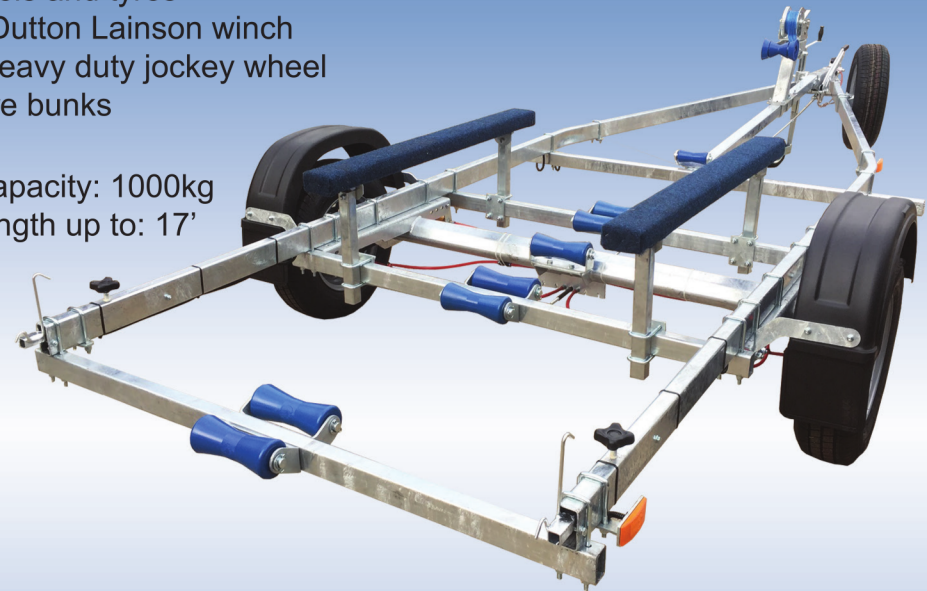

Extreme 2400kg Shrimper Trailer

Carrying capacity: 1850kg
Suitable length up to: 21'

- 11 heavy duty keel rollers
- 13" wheels and tyres
- 1.2 metre bunks
- 2500lb Dutton Lainson winch
- 48mm serrated jockey wheel

Dealer Stamp

Standard features include:

- AL-KO axles fitted with waterproof sealed bearings
- AL-KO coupling
- AL-KO overrun braking system
- AL-KO long life brake cables
- Extendable lightboard arms
- Heavy duty keel rollers
- Adjustable height winch post
- Ubolt construction allows total adjustment
- Hub flushing kit
- Hitch lock
- Spare wheel and bracket

Extreme 1300kg Shrimper Trailer

- 8 Heavy duty keel rollers
- 13" wheels and tyres
- 2000lb Dutton Lainson winch
- 42mm heavy duty jockey wheel
- 1.2 metre bunks

Carrying capacity: 1000kg
Suitable length up to: 17'

Carrying capacity: 1150kg
Suitable length up to: 19'

Extreme 1500kg Shrimper Trailer

- 8 Heavy duty keel rollers
- 13" wheels and tyres
- 2000lb Dutton Lainson winch
- 42mm heavy duty jockey wheel
- 1.2 metre bunks